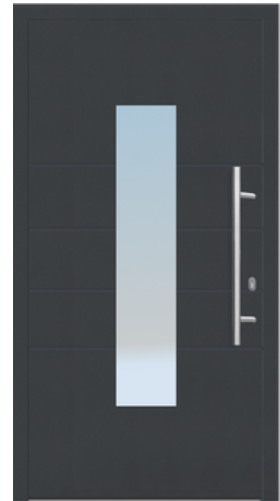

903 *

910D *

BAND B | SOLID STAINLESS STEEL

BAND C | GLASS

1209 *

900

103 *

107 *

1205NGL

IN STOCK

Images are for illustration purpose only, handles are not include.
For possible handle options please consult the sales team. Stock panels are available in only RAL 7016, anthracite grey colour. Models marked with* are also available in black colour RAL 9005.

BAND E | GLASS, GROOVE & STAINLESS STEEL

1220

100

304 *

IN STOCK

Images are for illustration purpose only, handles are not include.
 For possible handle options please consult the sales team. Stock
 panels are available in only RAL 7016, anthracite grey colour.
 Models marked with* are also available in black colour RAL 9005.

GLASS, GROOVE &
STAINLESS STEEL

601

1205S

1205 NGLS

IN STOCK

Images are for illustration purpose only, handles are not include.
For possible handle options please consult the sales team. Stock
panels are available in only RAL 7016, anthracite grey colour.
Models marked with* are also available in black colour RAL 9005.